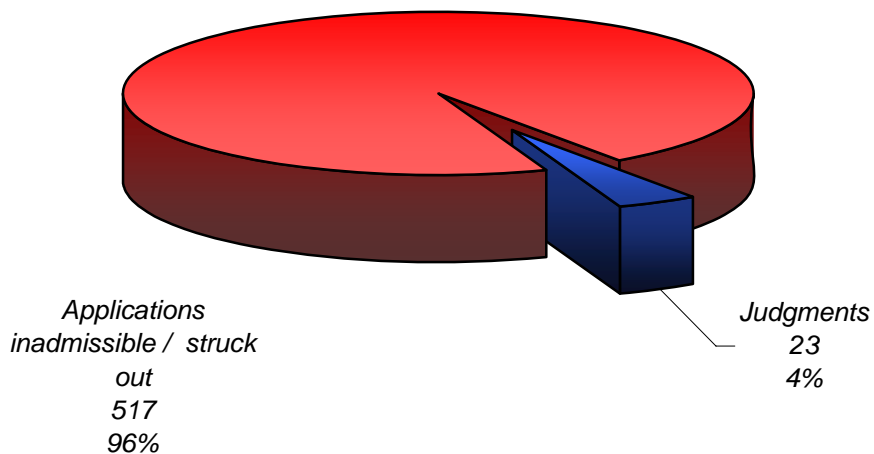

EUROPEAN COURT OF HUMAN RIGHTS
COUR EUROPÉENNE DES DROITS DE L'HOMME

Statistics for Ireland

on 1 January 2009

Judgments and decisions

Type of judgments

Subject of violations

Decisions and judgments

	1959-1998	1999	2000	2001	2002	2003	2004	2005	2006	2007	2008
Judgments	11	0	3	1	1	2	2	3	0	0	0
Applications inadmissible or struck out	222	6	18	24	43	31	16	36	53	40	28

Applications allocated to a judicial formation

	1959-1998	1999	2000	2001	2002	2003	2004	2005	2006	2007	2008
Applications allocated to a judicial formation	259	18	18	16	45	29	32	45	40	45	48