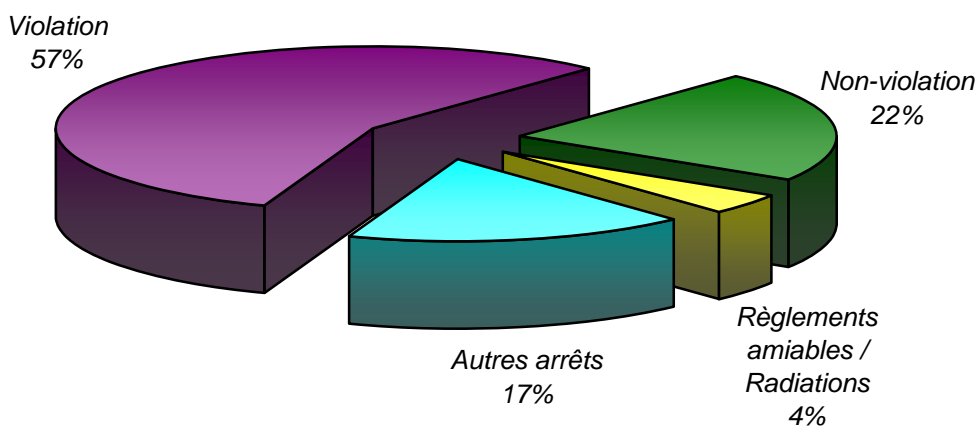

EUROPEAN COURT OF HUMAN RIGHTS
COUR EUROPÉENNE DES DROITS DE L'HOMME

Statistics for Ireland

on 1 January 2009

Judgments and decisions

Type of judgments

Subject of violations

Decisions and judgments

	1959-1998	1999	2000	2001	2002	2003	2004	2005	2006	2007	2008
Judgments	11	0	3	1	1	2	2	3	0	0	0
Applications inadmissible or struck out	222	6	18	24	43	31	16	36	53	40	28

Applications allocated to a judicial formation

	1959-1998	1999	2000	2001	2002	2003	2004	2005	2006	2007	2008
Applications allocated to a judicial formation	259	18	18	16	45	29	32	45	40	45	48