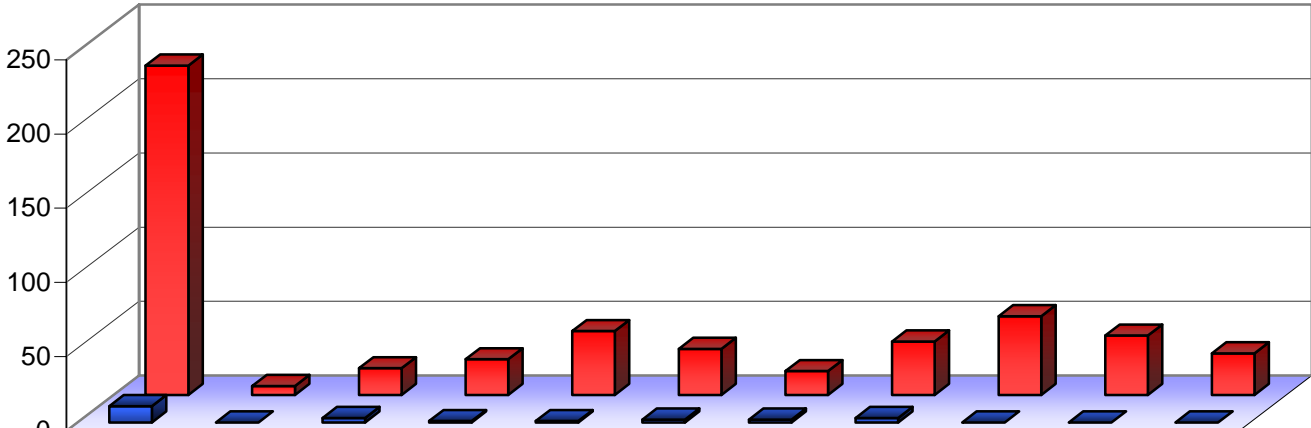

EUROPEAN COURT OF HUMAN RIGHTS
COUR EUROPÉENNE DES DROITS DE L'HOMME

Statistics for Ireland

on 1 January 2009

Judgments and decisions

Type of judgments

Subject of violations

Decisions and judgments

	1959-1998	1999	2000	2001	2002	2003	2004	2005	2006	2007	2008
Judgments	11	0	3	1	1	2	2	3	0	0	0
Applications inadmissible or struck out	222	6	18	24	43	31	16	36	53	40	28

Applications allocated to a judicial formation

	1959-1998	1999	2000	2001	2002	2003	2004	2005	2006	2007	2008
Applications allocated to a judicial formation	259	18	18	16	45	29	32	45	40	45	48