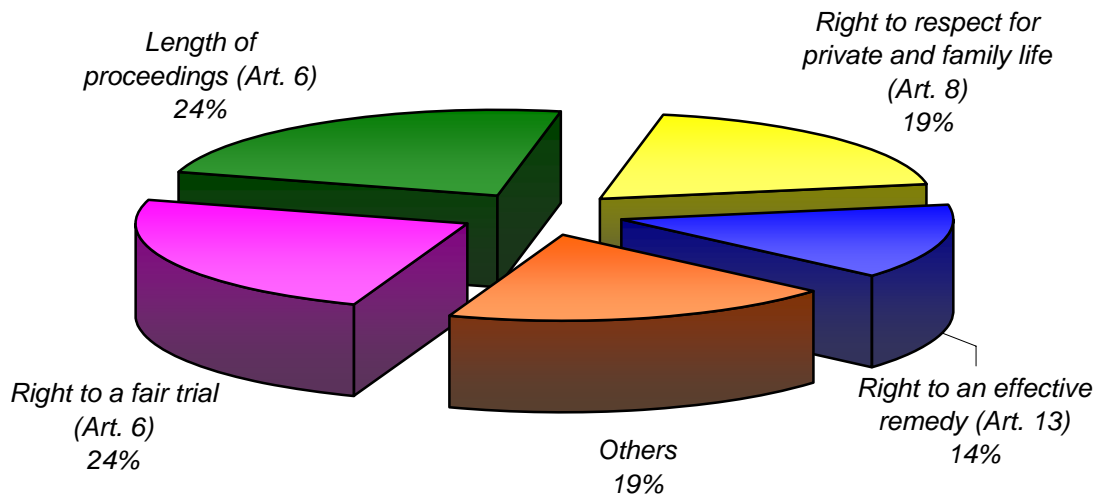

EUROPEAN COURT OF HUMAN RIGHTS
COUR EUROPÉENNE DES DROITS DE L'HOMME

Statistics for Ireland

on 1 January 2009

Judgments and decisions

Type of judgments

Subject of violations

Decisions and judgments

	1959-1998	1999	2000	2001	2002	2003	2004	2005	2006	2007	2008
Judgments	11	0	3	1	1	2	2	3	0	0	0
Applications inadmissible or struck out	222	6	18	24	43	31	16	36	53	40	28

Applications allocated to a judicial formation

	1959-1998	1999	2000	2001	2002	2003	2004	2005	2006	2007	2008
Applications allocated to a judicial formation	259	18	18	16	45	29	32	45	40	45	48