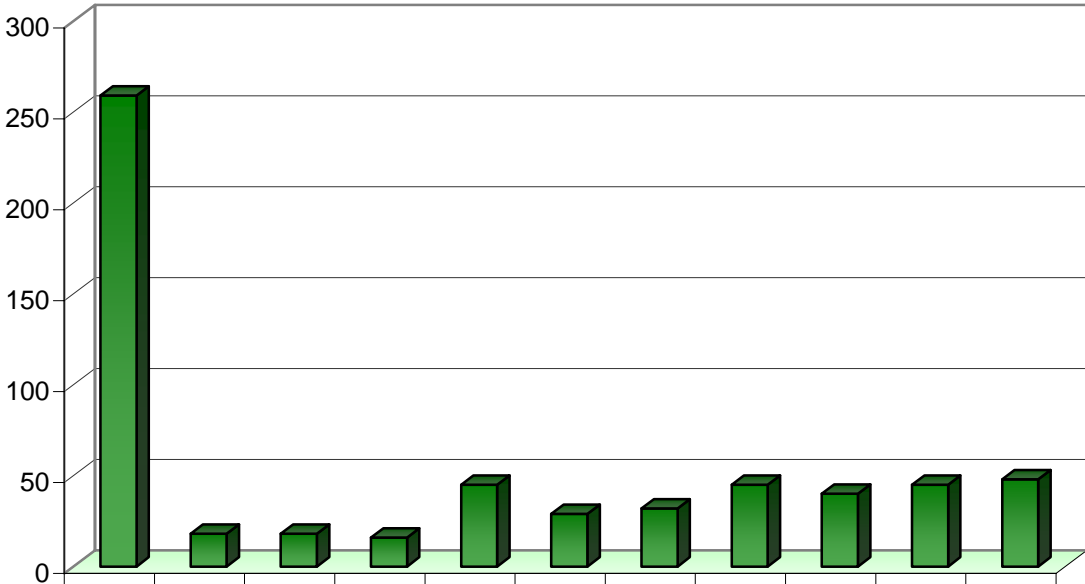

EUROPEAN COURT OF HUMAN RIGHTS
COUR EUROPÉENNE DES DROITS DE L'HOMME

Statistics for Ireland

on 1 January 2009

Judgments and decisions

Type of judgments

Subject of violations

Decisions and judgments

	1959-1998	1999	2000	2001	2002	2003	2004	2005	2006	2007	2008
Judgments	11	0	3	1	1	2	2	3	0	0	0
Applications inadmissible or struck out	222	6	18	24	43	31	16	36	53	40	28

Applications allocated to a judicial formation

	1959-1998	1999	2000	2001	2002	2003	2004	2005	2006	2007	2008
Applications allocated to a judicial formation	259	18	18	16	45	29	32	45	40	45	48