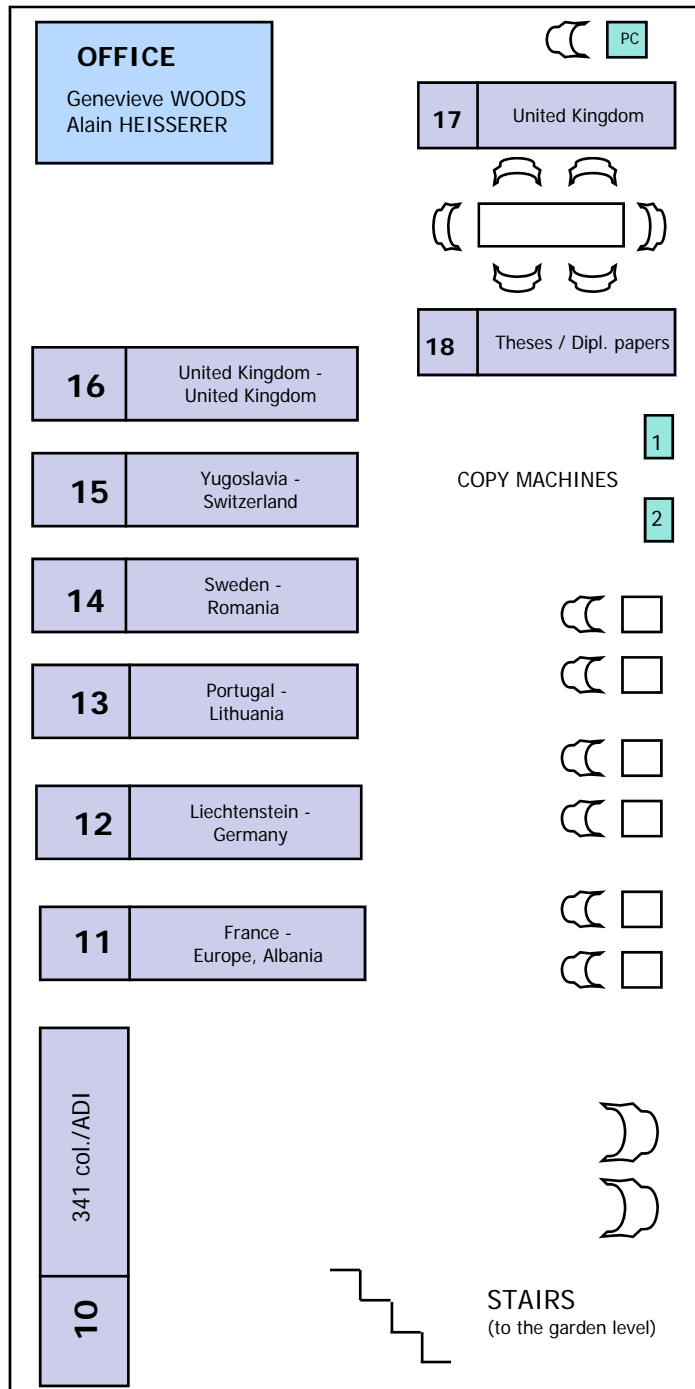

MEZZANINE LEVEL

GARDEN LEVEL

PLAN OF THE COURT'S LIBRARY

- Book collection : shelves 1 à 18
- « PERIODIQUE » collection : shelves A + B + C + D
- « DOCTRINE » collection (articles of the ECHR) : shelf E
- Reading room with 15 desks
- 2 PCs with access to the catalogue